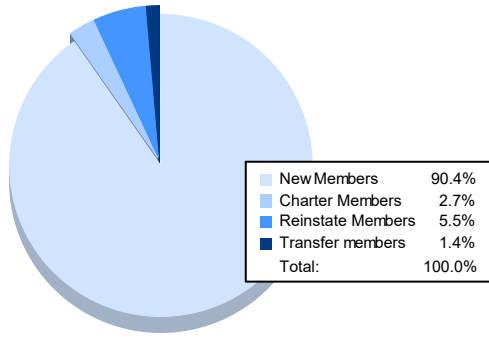

Year	New Clubs	Dropped Clubs	Gain/ Loss Clubs	New Members	Charter Members	Reinstate Members	Transfer Members	Total Member Added	Total Members Dropped	Gain/ Loss Members
2017-2018	1	0	1	74	37	4	2	117	81	36
2018-2019	0	0	0	96	0	1	0	97	68	29
2019-2020	0	0	0	68	0	5	10	83	88	-5
2020-2021	1	1	0	94	30	5	0	129	115	14
2021-2022	0	1	-1	66	2	4	1	73	80	-7
<b>Average</b>	<b>0</b>	<b>0</b>	<b>0</b>	<b>80</b>	<b>14</b>	<b>4</b>	<b>3</b>	<b>100</b>	<b>86</b>	<b>13</b>

### Membership Composition June 2022 Cumulative