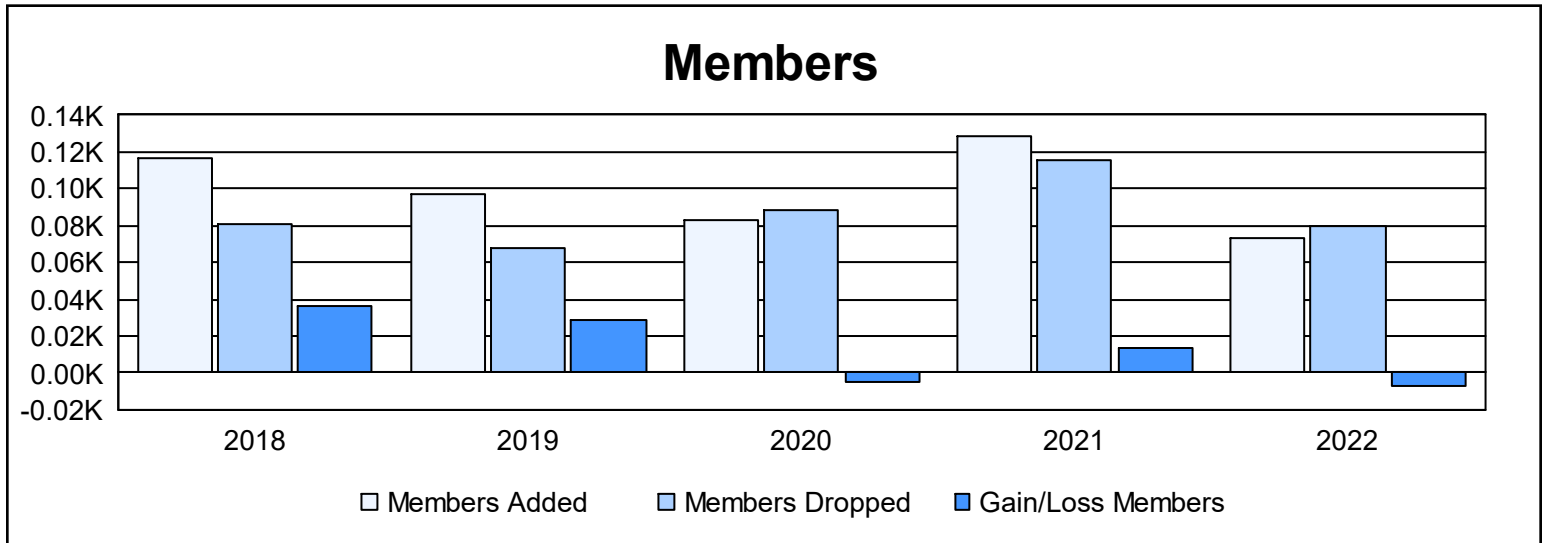

Year	New Clubs	Dropped Clubs	Gain/ Loss Clubs	New Members	Charter Members	Reinstate Members	Transfer Members	Total Member Added	Total Members Dropped	Gain/ Loss Members
2017-2018	1	0	1	74	37	4	2	117	81	36
2018-2019	0	0	0	96	0	1	0	97	68	29
2019-2020	0	0	0	68	0	5	10	83	88	-5
2020-2021	1	1	0	94	30	5	0	129	115	14
2021-2022	0	1	-1	66	2	4	1	73	80	-7
<b>Average</b>	<b>0</b>	<b>0</b>	<b>0</b>	<b>80</b>	<b>14</b>	<b>4</b>	<b>3</b>	<b>100</b>	<b>86</b>	<b>13</b>

### Membership Composition June 2022 Cumulative