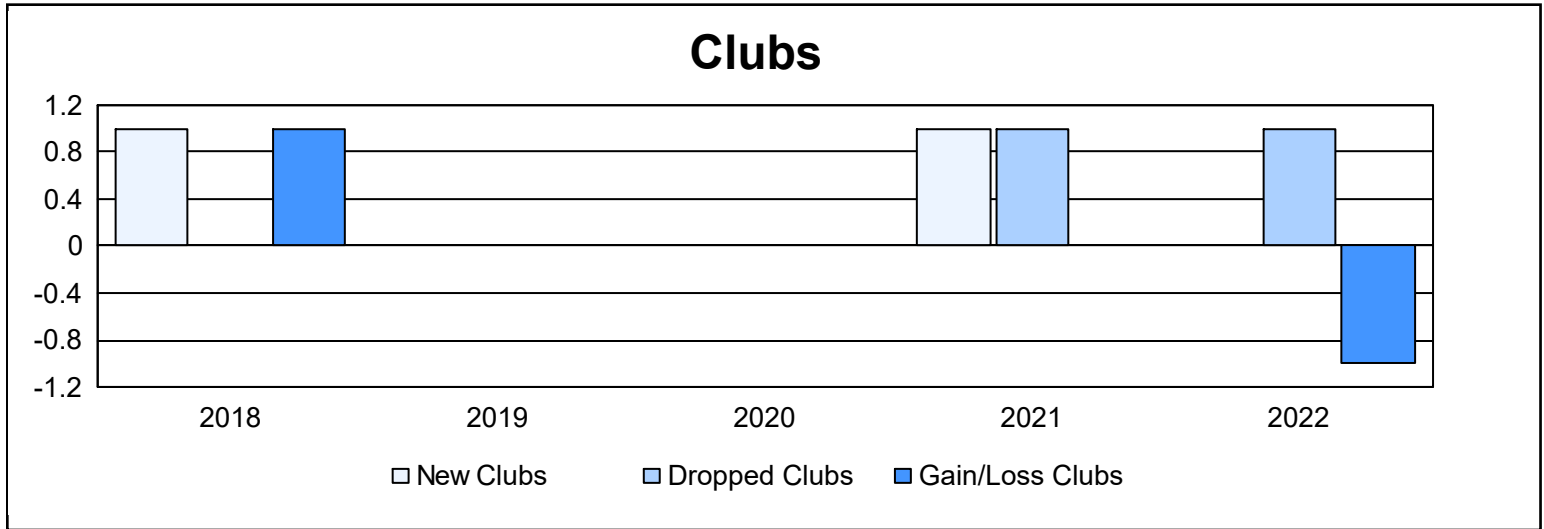

Year	New Clubs	Dropped Clubs	Gain/ Loss Clubs	New Members	Charter Members	Reinstate Members	Transfer Members	Total Member Added	Total Members Dropped	Gain/ Loss Members
2017-2018	1	0	1	74	37	4	2	117	81	36
2018-2019	0	0	0	96	0	1	0	97	68	29
2019-2020	0	0	0	68	0	5	10	83	88	-5
2020-2021	1	1	0	94	30	5	0	129	115	14
2021-2022	0	1	-1	66	2	4	1	73	80	-7
<b>Average</b>	<b>0</b>	<b>0</b>	<b>0</b>	<b>80</b>	<b>14</b>	<b>4</b>	<b>3</b>	<b>100</b>	<b>86</b>	<b>13</b>

### Membership Composition June 2022 Cumulative